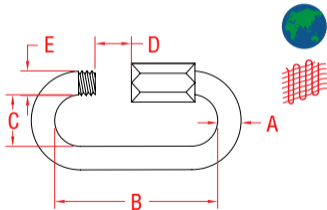

# LONG QUICK LINK

316 STAINLESS STEEL

ITEM	A	B	C	D	E	WLL	WT
	(size)					(lb)	(lb)
S0160-LA03	1/8"	1.50"	0.34"	0.34"	0.21"	200	0.02
S0160-LA04	5/32"	1.76"	0.46"	0.47"	0.24"	300	0.02
S0160-LA05	3/16"	2.05"	0.52"	0.52"	0.29"	880	0.06
S0160-LA06	1/4"	2.31"	0.58"	0.58"	0.35"	1,200	0.09
S0160-LA08	5/16"	2.83"	0.67"	0.67"	0.44"	2,100	0.20
S0160-LA09	3/8"	3.03"	0.75"	0.75"	0.49"	2,700	0.26
S0160-LA10	7/16"	3.38"	0.81"	0.81"	0.52"	3,500	0.35
S0160-LA12	1/2"	3.94"	0.92"	0.92"	0.60"	4,800	0.61
S0160-LA14	9/16"	4.50"	1.05"	1.05"	0.69"	6,800	0.95
S0160-LA16	5/8"	5.08"	1.16"	1.16"	0.76"	8,800	1.42
S0160-LA18	3/4"	5.53"	1.28"	1.28"	0.88"	10,800	1.99