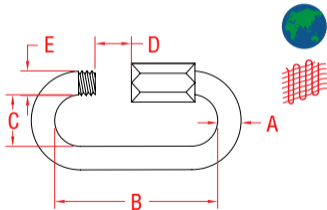

LONG QUICK LINK

316 STAINLESS STEEL

ITEM	A	B	C	D	E	WLL	WT
	(size)					(lb)	(lb)
S0160-LA03	1/8"	1.50"	0.34"	0.34"	0.21"	200	0.02
S0160-LA04	5/32"	1.76"	0.46"	0.47"	0.24"	300	0.02
S0160-LA05	3/16"	2.05"	0.52"	0.52"	0.29"	880	0.06
S0160-LA06	1/4"	2.31"	0.58"	0.58"	0.35"	1,200	0.09
S0160-LA08	5/16"	2.83"	0.67"	0.67"	0.44"	2,100	0.20
S0160-LA09	3/8"	3.03"	0.75"	0.75"	0.49"	2,700	0.26
S0160-LA10	7/16"	3.38"	0.81"	0.81"	0.52"	3,500	0.35
S0160-LA12	1/2"	3.94"	0.92"	0.92"	0.60"	4,800	0.61
S0160-LA14	9/16"	4.50"	1.05"	1.05"	0.69"	6,800	0.95
S0160-LA16	5/8"	5.08"	1.16"	1.16"	0.76"	8,800	1.42
S0160-LA18	3/4"	5.53"	1.28"	1.28"	0.88"	10,800	1.99