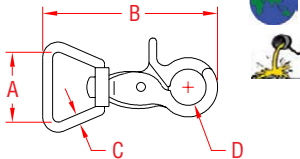

TRIGGER SNAP "D" BAIL

316 STAINLESS STEEL

ITEM

A

B

C

D

WLL

WT

(size)

(lb)

(lb)

S0192-0001

5/8"

2.43"

0.23"

0.43"

200

0.12

S0192-0002

3/4"

2.50"

0.23"

0.43"