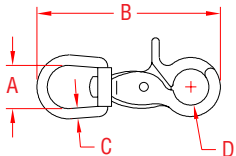

TRIGGER SNAP EYE BAIL

316 STAINLESS STEEL

ITEM	A	B	C	D	WLL	WT
	(size)				(lb)	(lb)
S0193-0001	1/2"	2.62"	0.15"	0.43"	200	0.11
S0193-0002	5/8"	2.65"	0.20"	0.43"	200	0.11