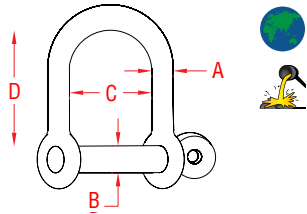

WIDE D SHACKLE

316 STAINLESS STEEL

ITEM	A	B	C	D	WLL	WT
------	---	---	---	---	-----	----

(size) (lb) (lb)

SCREW PIN

S0114-0006	1/4"	0.24"	0.92"	1.31"	750	0.08
S0114-0008	5/16"	0.32"	1.11"	1.22"	1,000	0.14
S0114-0010	3/8"	0.40"	1.54"	2.14"	1,200	0.33
S0114-0012	1/2"	0.47"	1.89"	2.59"	1,500	0.56