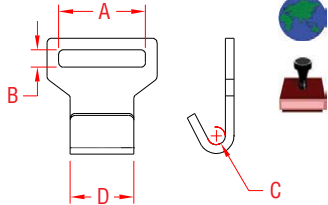

FLAT WEB HOOK

304 STAINLESS STEEL

ITEM	SIZE	A	B	C	D	WLL	WT
						(lb)	(lb)
S0210-0025	1"	1.24"	0.13"	0.25"	0.94"	350	0.04
S0210-0038	1-1/2"	1.56"	0.28"	0.63"	1.70"	1,000	0.44
S0210-0050	2"	1.97"	0.30"	0.63"	1.70"	1,500	0.43

NOTE:
**USE TO ATTACH TO TRAILER FRAME OR S0210-0025
TO FOOTMAN'S LOOP (S0224-SERIES) ON PAGE 105.**