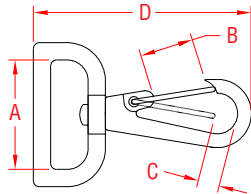

SWIVEL WEB CLIP

316 STAINLESS STEEL

ITEM

A

B

C

D

WLL

WT

(size)

(lb)

(lb)

S0221-0025

1"

0.63"

0.32"

2.56"

130

0.07

S0221-0038

1-1/2"

0.63"

0.32"

2.63"