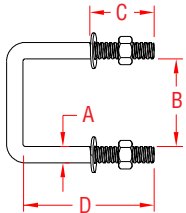

TRAILER U-BOLT

304 STAINLESS STEEL

ITEM

A

THREAD

B

C

D

WLL

WT

(size)

(lb)

(lb)

S0276-102X4

1/2"

1/2" - 13

2.13"

1.50"

4.00"

2,020

0.68

S0276-103X3

1/2"

1/2" - 13

3.13"

1.50"

3.00"

2,020

0.65

S0276-103X4

1/2"

1/2" - 13

3.13"

2.00"

4.00"

2,020

0.70

S0276-103X5

1/2"

1/2" - 13

3.13"

3.00"

5.00"

2,020

0.75

S0276-103X6

1/2"

1/2" - 13

3.13"

3.00"

6.00"

2,020

0.80

S0276-104X3

1/2"

1/2" - 13

4.13"

1.50"

3.00"

2,020

0.70

NOTE:

STAINLESS TRAILER U-BOLTS ARE INTENDED TO REPLACE OR UPGRADE ORIGINAL TRAILER PARTS. EACH SET INCLUDES 2 NUTS AND 2 WASHERS.