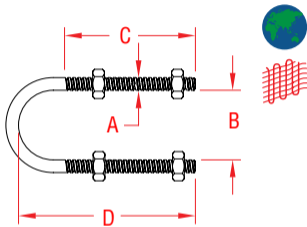

LONG U-BOLT

304 STAINLESS STEEL

ITEM	A	THREAD	B	C	D	PIPE	WLL	WT
	(size)						(lb)	(lb)
S0352-07013	1/4"	1/4" - 20	0.88"	2.50"	2.94"	1/2"	435	0.10
S0352-07020	1/4"	1/4" - 20	1.13"	2.50"	3.19"	3/4"	435	0.11
S0352-07025	1/4"	1/4" - 20	1.38"	2.50"	3.44"	1"	435	0.11
S0352-10032	3/8"	3/8" - 16	1.69"	2.38"	3.72"	1-1/4"	1,090	0.28
S0352-10038	3/8"	3/8" - 16	2.00"	2.50"	4.00"	1-1/2"	1,090	0.30
S0352-10050	3/8"	3/8" - 16	2.44"	2.50"	4.44"	2"	1,090	0.33
S0352-13065	1/2"	1/2" - 13	2.94"	3.00"	5.22"	2-1/2"	2,020	0.73
S0352-13075	1/2"	1/2" - 13	3.56"	3.00"	5.75"	3"	2,020	0.79
S0352-13090	1/2"	1/2" - 13	4.06"	3.00"	6.25"	3-1/2"	2,020	0.85
S0352-13100	1/2"	1/2" - 13	4.56"	3.00"	6.75"	4"	2,020	0.90
S0352-13125	1/2"	1/2" - 13	5.63"	3.00"	7.81"	5"	2,020	1.03
S0352-16150	5/8"	5/8" - 11	6.75"	3.75"	9.69"	6"	3,230	1.92
S0352-16200	5/8"	5/8" - 11	8.75"	3.75"	11.50"	8"	3,230	2.22
S0352-20250	3/4"	3/4" - 10	10.88"	4.00"	13.88"	10"	4,830	4.08
S0352-22300	7/8"	7/8" - 9	12.88"	4.25"	16.13"	12"	6,730	5.70
S0352-22350	7/8"	7/8" - 9	14.13"	4.25"	17.50"	14"	6,730	6.70
S0352-22400	7/8"	7/8" - 9	16.13"	4.25"	19.25"	16"	6,730	7.50

NOTE:

EACH U-BOLT SET INCLUDES 4 NUTS, WASHERS ARE AVAILABLE SEPARATELY.