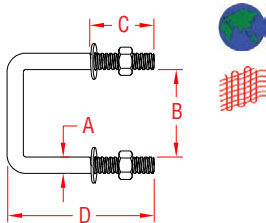

SQUARE U-BOLT

304 STAINLESS STEEL

ITEM	A	THREAD	B	C	D	WLL	WT
	(size)					(lb)	(lb)
S0356-102X3	3/8"	3/8" - 16	2.00"	1.50"	3.40"	1,090	0.25
S0356-102X5	3/8"	3/8" - 16	2.00"	3.00"	5.40"	1,090	0.35
S0356-102X7	3/8"	3/8" - 16	2.00"	3.75"	7.37"	1,090	0.45
S0356-104X3	3/8"	3/8" - 16	4.00"	1.50"	3.37"	1,090	0.30
S0356-104X5	3/8"	3/8" - 16	4.00"	3.00"	5.37"	1,090	0.40
S0356-104X7	3/8"	3/8" - 16	4.00"	3.75"	7.37"	1,090	0.50
S0356-106X5	3/8"	3/8" - 16	6.00"	3.00"	5.30"	1,090	0.45
S0356-106X7	3/8"	3/8" - 16	6.00"	3.75"	7.37"	1,090	0.55
S0356-106X9	3/8"	3/8" - 16	6.00"	5.63"	9.37"	1,090	0.65

NOTE:
EACH SET INCLUDES 2 NUTS AND 2 WASHERS.
THREADS ARE "UNC" 3/8"-16.