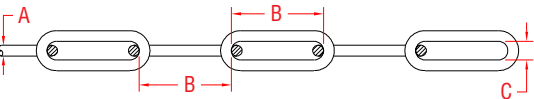

LONG LINK CHAIN (S6)

304L STAINLESS STEEL

ITEM	SIZE	A	B	C	WLL	BL	WT
					(lb)	(lb)	(lb/ft)
S0606-0001*	5/64"	0.08"	0.48"	0.14"	180	720	0.06
S0606-0002*	3/32-7/64"	0.10"	0.69"	0.16"	300	1,200	0.10
S0606-0003*	1/8"	0.12"	1.03"	0.20"	380	1,520	0.11
S0606-0004	5/32"	0.15"	1.26"	0.35"	500	2,000	0.18
S0606-0005	3/16"	0.20"	1.42"	0.39"	900	3,600	0.28
S0606-0006	1/4"	0.24"	1.62"	0.47"	1,200	4,800	0.42

NOTE:

LONG LINK CHAIN IS THE LEAST EXPENSIVE STAINLESS STEEL CHAIN. THE LINKS ON AVERAGE ARE 1.5 TIMES LONGER THAN STANDARD CHAIN LINKS.

THIS CHAIN COMPLIES WITH ALL REQUIREMENTS OF DIN 5685-C.