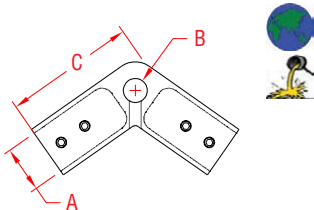

BOW FORMER

316 STAINLESS STEEL

ITEM

A

B

C

WT

(size)

(lb)

110 DEGREE ANGLE

S3663-0000

7/8"

0.51"

2.50"

0.63

125 DEGREE ANGLE

S3663-0001

1"

0.51"

2.50"

0.63

NOTE:

**COMES WITH 4 SET SCREWS IN UNDERSIDE;
OTHER ANGLES ARE AVAILABLE FOR BULK ORDERS.**