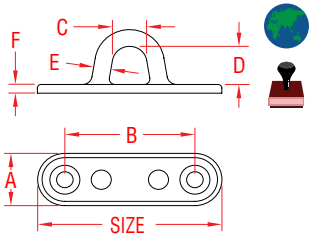

OBLONG PAD EYE

304 STAINLESS STEEL

ITEM	SIZE	A	B	C	D	E	F	WLL	WT
------	------	---	---	---	---	---	---	-----	----

(length)

(lb)

(lb)

S3705-0005	2-1/8"	0.63"	1.50"	0.51"	0.55"	0.19"	0.14"	450	0.04
S3705-0006	2-1/2"	0.75"	1.80"	0.63"	0.73"	0.23"	0.14"	500	0.06
S3705-0008	3-1/4"	1.01"	2.20"	0.90"	0.84"	0.31"	0.19"	600	0.14
S3705-0010	4"	1.28"	2.50"	1.11"	0.91"	0.35"	0.20"	800	0.23

STAMPED BACKING PLATE FOR S3705-SERIES PAD EYES

S3706-0005	2-1/8"
S3706-0006	2-1/2"
S3706-0008	3-1/4"
S3706-0010	4"

NOTE:
REFERENCE "FASTENER MATCHING CHART"
(PAGE 158) FOR COMPATIBLE FASTENERS.