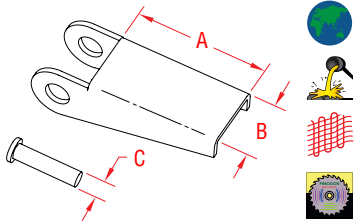

LATCH KIT

(REPLACEMENT LATCH, SPRING AND PIN)

316 STAINLESS STEEL

ITEM

HOOK SIZE

A

B

C

WT

(lb)

Z0455-L100

4"

0.88"

0.45"

0.15"

0.01

0.15"

0.03

NOTE:

INCLUDES REPLACEMENT LATCH, SPRING AND PIN. COMPATIBLE WITH S0455 SERIES SWIVEL EYE HOOKS. STYLES MAY VARY BY SIZE.