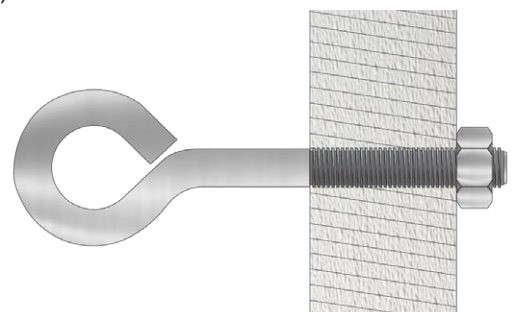

OVER 450 EYEBOLTS
IN STOCK!

Suncor Stainless, Inc.
70 Armstrong Road
Plymouth, MA 02360
3900 Civic Center Drive
North Las Vegas, NV 89030

local (508) 732-9191
fax (508) 732-9798
website: www.suncorstainless.com