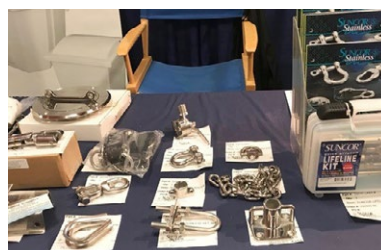

NOTE: Barrel pricing for full uncut barrels ONLY! Freight free over \$2,500. 3+ barrel pricing can be mixed sizes (full barrels ONLY!)

Bimini Hardware

Suncor Stainless offers an assortment of Stainless Steel Bimini Hardware including swivel & fixed clips, straps, footman loops, pad eyes, caps, slides, hinges and removable pin sets.

Shackles with No Snag Pins

Suncor Stainless offers four types of shackles (Straight D, Long D, Wide D & Bow) with no snag pins and are offered in various sizes.

They are made from grade 316 stainless steel for maximum corrosion resistance and durability, making it ideal for marine and industrial applications.

They have a specially designed pin that sits flush with the shackle body so that it will not snag on lines, clothing, deck fittings, etc. Tighten with an Allen wrench.

No Snag Pin

Seattle Boat Show Indoors + Afloat
 (Jan. 25-Feb. 2) Seattle, WA