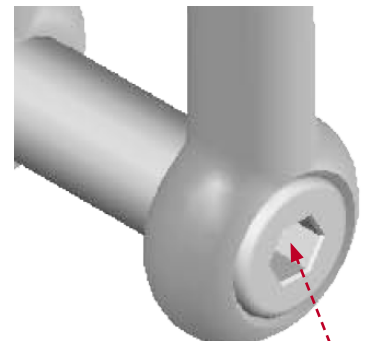

Unwelded Eye Bolt (New Size)

P/N: S0310-07038 (1/4" x 1-1/2")

The Unwelded Eye Bolt is a standard UNC thread and includes 1 nut.

An eye bolt is a bolt with a loop at one end. They are used to firmly attach a securing eye to a structure so that ropes or cables may then be tied to it.

NOTE: Barrel pricing for full uncut barrels ONLY! Freight free over \$2,500. 3+ barrel pricing can be mixed sizes (full barrels ONLY!)

Bimini Hardware

Suncor Stainless offers an assortment of Stainless Steel Bimini Hardware including swivel & fixed clips, straps, footman loops, pad eyes, caps, slides, hinges and removable pin sets.

Shackles with No Snag Pins

Suncor Stainless offers four types of shackles (Straight D, Long D, Wide D & Bow) with no snag pins and are offered in various sizes.

They are made from grade 316 stainless steel for maximum corrosion resistance and durability, making it ideal for marine and industrial applications.

They have a specially designed pin that sits flush with the shackle body so that it will not snag on lines, clothing, deck fittings, etc. Tighten with an Allen wrench.

No Snag Pin

Seattle Boat Show Indoors + Afloat
 (Jan. 25-Feb. 2) Seattle, WA