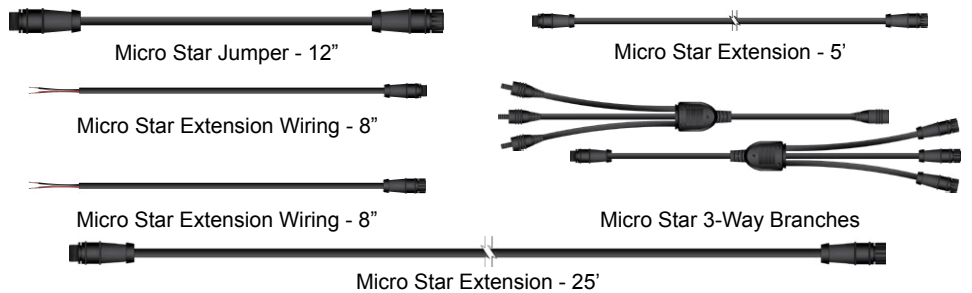

Heavy Duty Swivel Snap Shackle

P/N: S0157-HD02 (3-1/2")

Micro Star™ LED Light Bar

P/N: S0825-00XX-XX Series

Easy to install flexible LED lighting
Each kit comes with lens, LED strip, channel & fasteners

Lengths Available: 18", 30" & 42"

White (WH), Black (BK), Bronze (BZ) & Silver Metallic (MT)

Micro Star™ Wiring Harness Assemblies

P/N: S0825 Series

The new Micro Star™ wiring harness assemblies are a complete line of wiring configurations to meet the end users needs. Push and screw connectors make connecting your Micro Star™ wiring easy with a click or twist motion. They also minimize the use of crimping or soldering. Rated IP61*.

Unwelded Eye Bolt (New Size)

P/N: S0310-07038 (1/4" x 1-1/2")

The Unwelded Eye Bolt is a standard UNC thread and includes 1 nut.

An eye bolt is a bolt with a loop at one end. They are used to firmly attach a securing eye to a structure so that ropes or cables may then be tied to it.